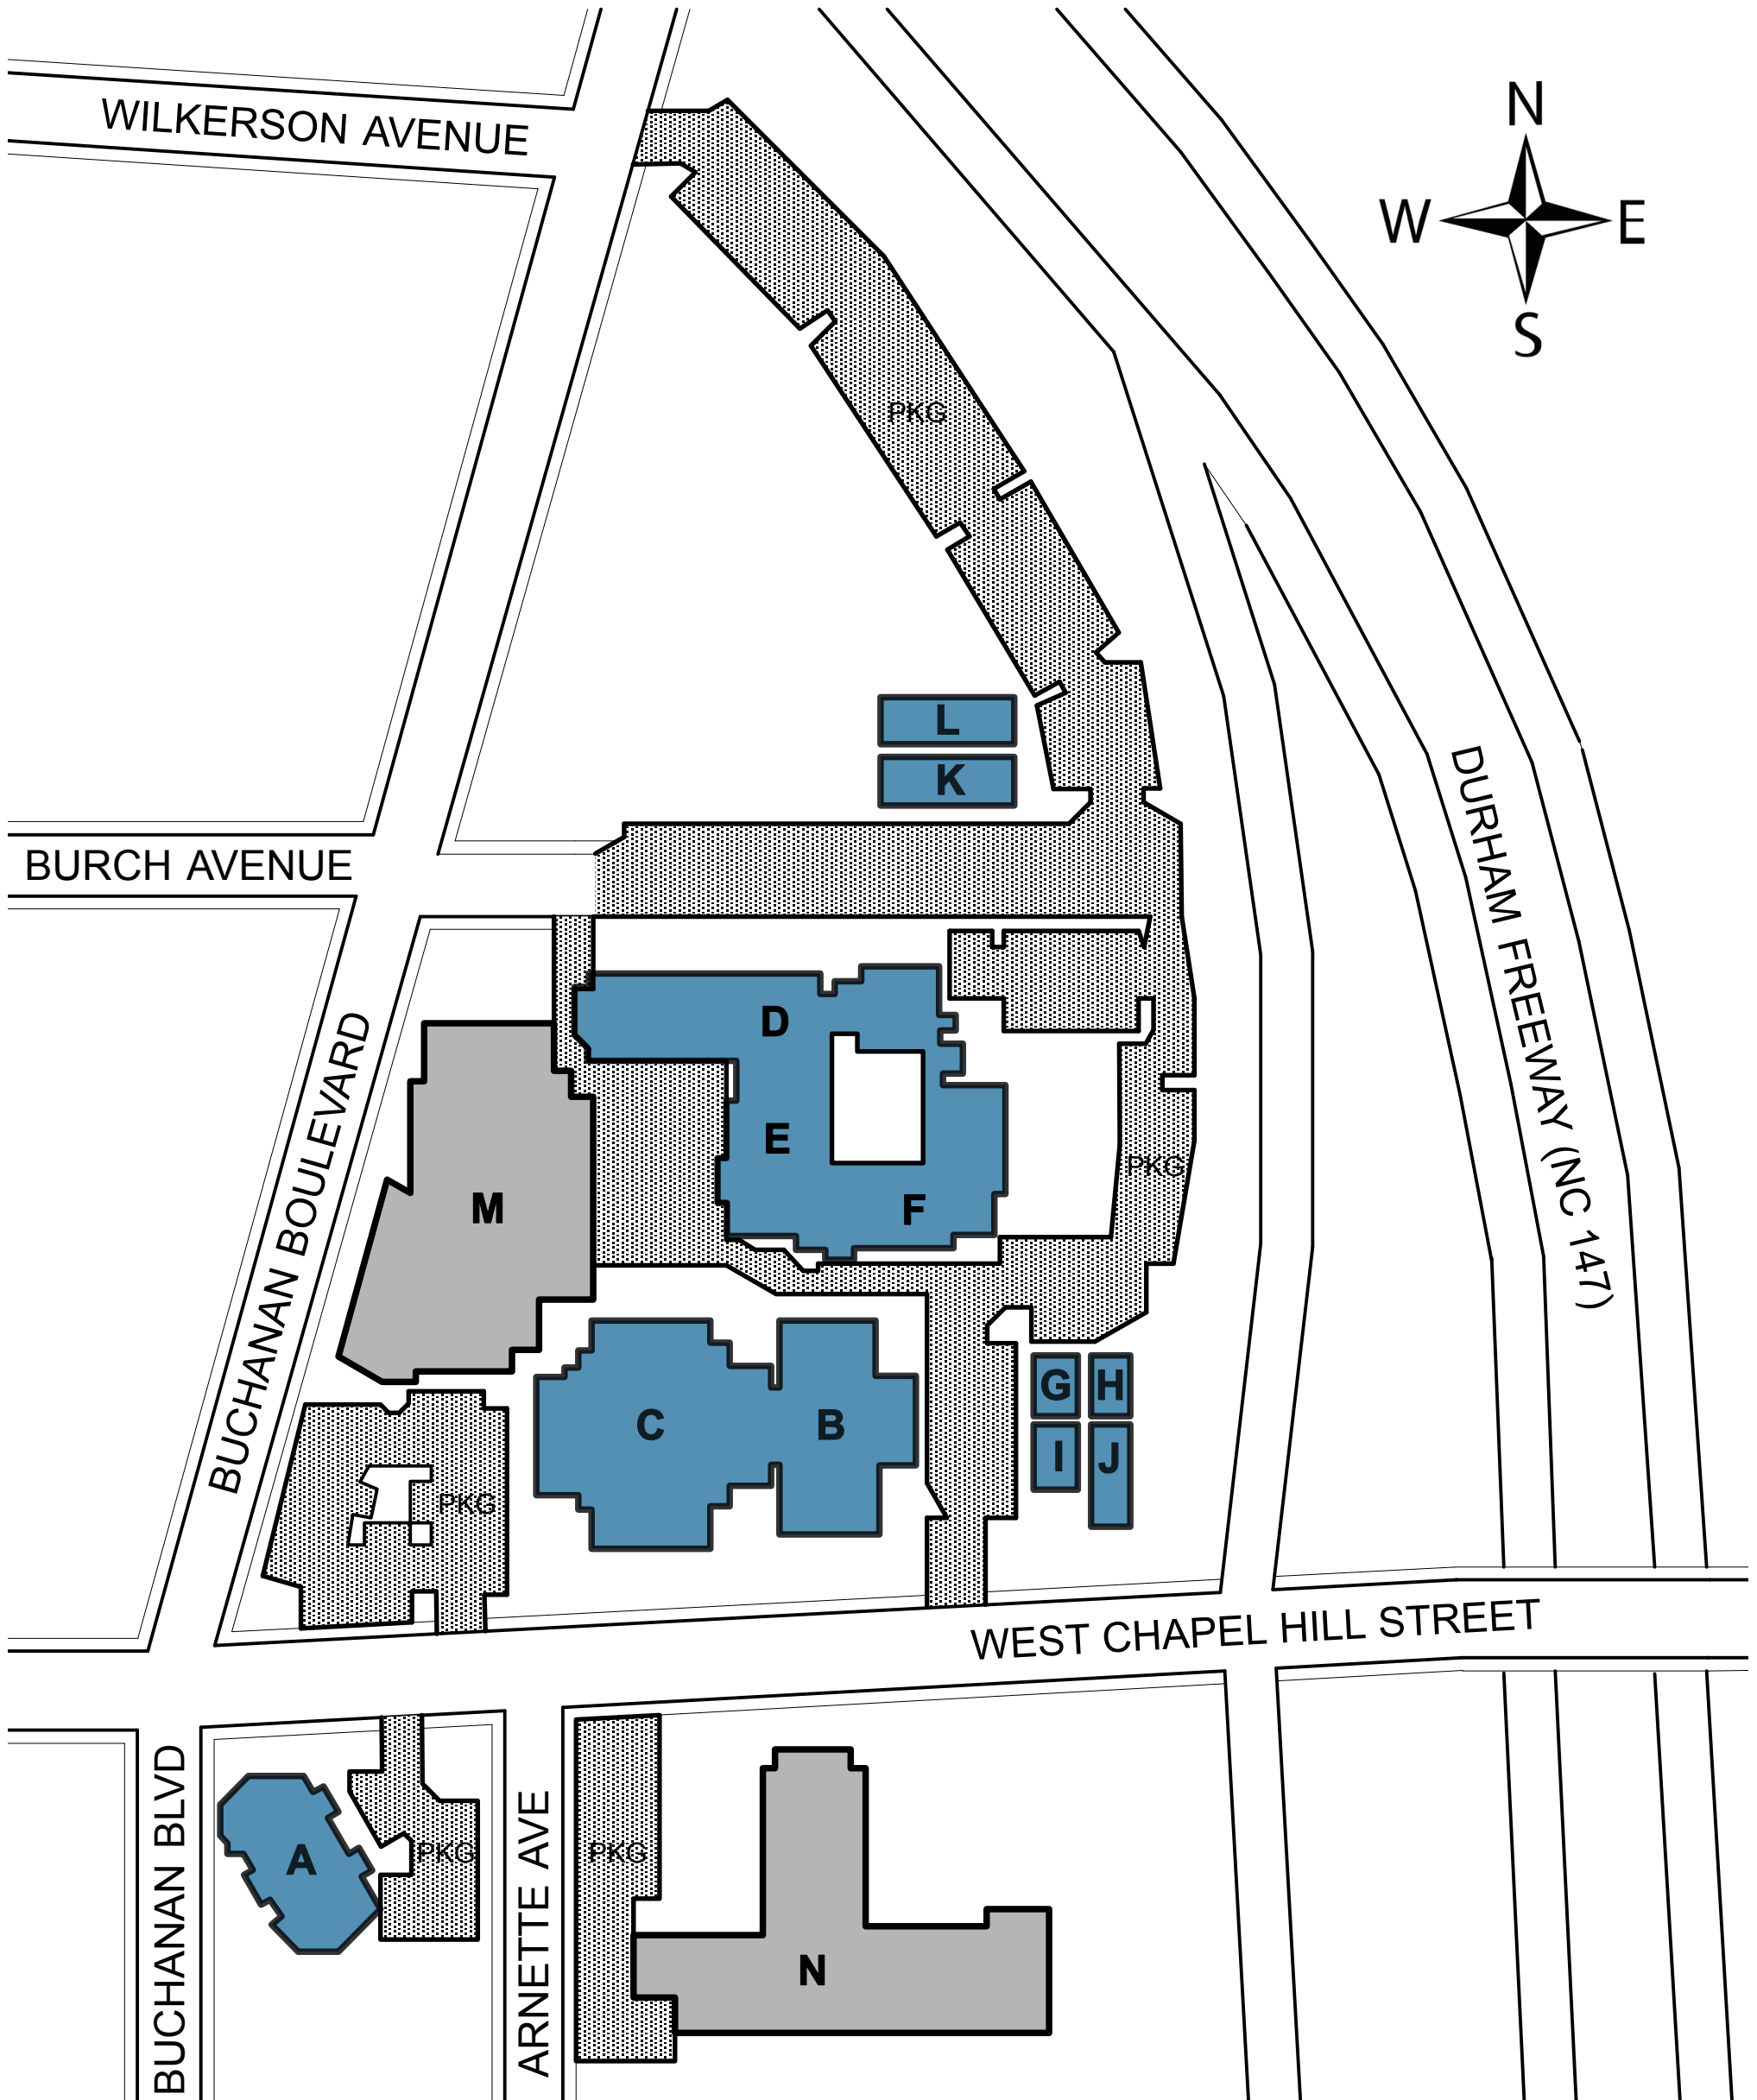

IMMACULATE CONCEPTION CAMPUS

- | | | |
|------------------------------|------------------------|-----------------------------|
| A Offices | G Saint Francis | M Emily K Center |
| B Gathering Space | H Saint Clare | N Head Start Academy |
| C Church | I Saint Luke | |
| D School | J Saint Matthew | |
| E School Gym | K Assisi | |
| F Olive Tree Building | L San Damiano | |